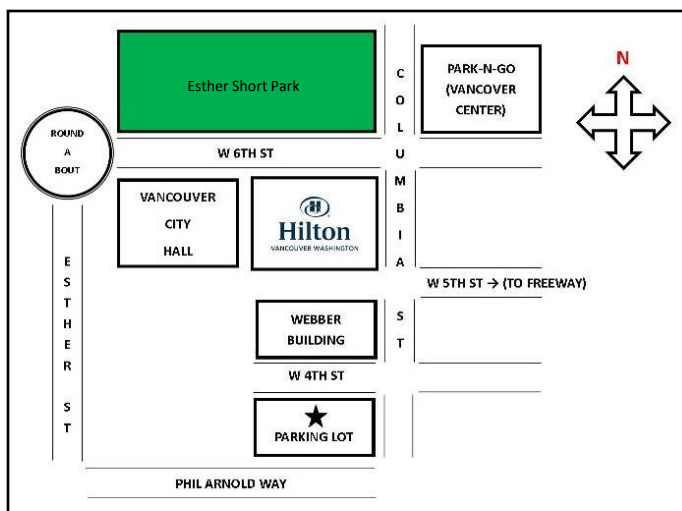

PARKING

Overnight Hotel Guests:

Parking is located in our underground garage at Columbia between 5th and 6th on the east side of the hotel. Self-Parking is \$20.00 per day and Valet \$25.00 per day. Overnight guests will need to **check into hotel first to receive a key to access the hotel's parking garage**. Overnight guests may use the short term parking in front of the hotel when checking in.

Day Guests: (attending meetings, events or restaurant dining in Gray's At the Park)

Vancouver Center Building has a "Park & Go" garage located at 6th Street between Columbia and Washington Streets. Fees are \$1.25 an hour. Parking is similar to downtown Portland's Pay & Display parking. Pay at the meter for the amount of time needed and simply attach the receipt to the driver's side window.

Vancouver Center Parking Garage Operation and Rate Schedule:

Hours of Operation:

Monday – Thursday 5:00 am to midnight
 Friday – Saturday 5:00 am to 1:00 am
 Sunday 6:00 am to midnight

Parking Rates:

Hourly rate: \$1.25.
 Monday – Friday \$9.00 max until 6pm
 \$12.50 max all day until close
 \$3.50 max after 6pm until close
 Weekend Rate \$3.50 all day
 Multiple Days \$14.00 per 24 hours – Up to 5 days

Payment: Payment Pay Stations accept nickel, dime, and quarter and one dollar coins. VISA and MasterCard are also accepted. In the City of Vancouver, pay & display receipts must be placed on the indicated location. See back of ticket or pay station for details.